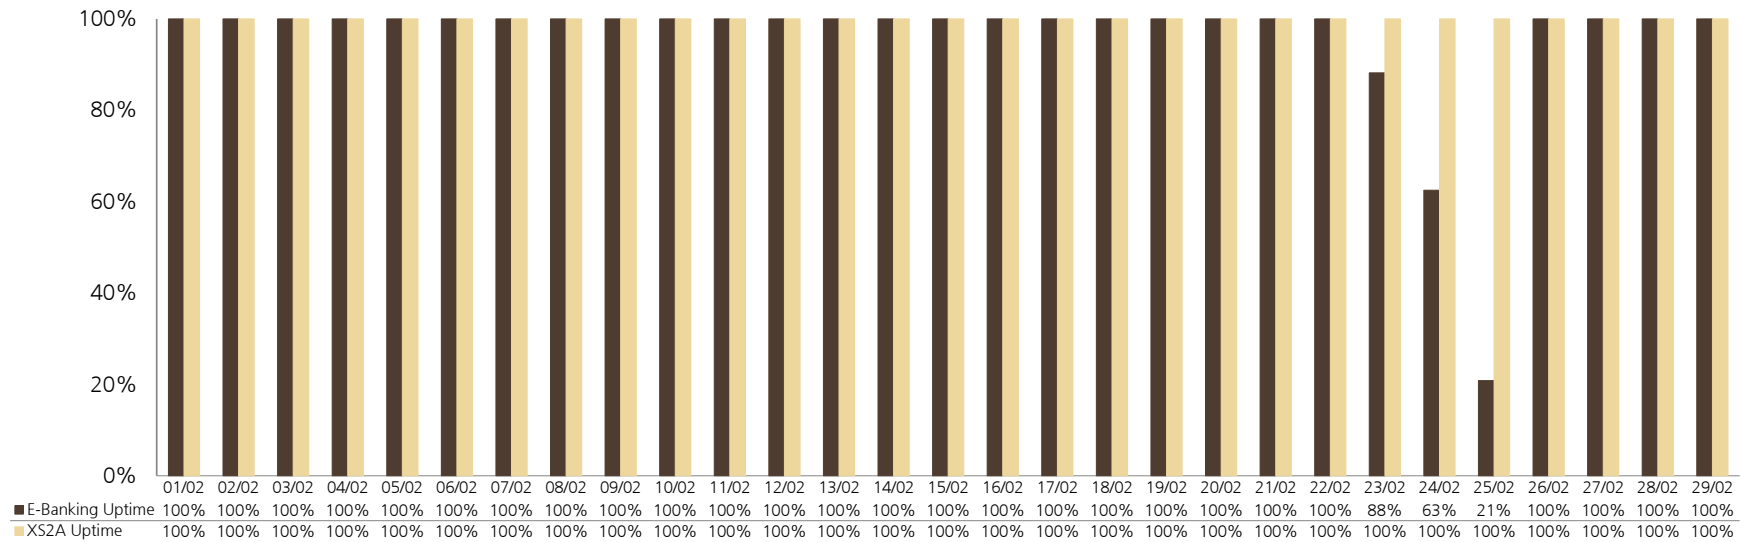

Interface Availability

January 2024

Interface Availability

February 2024

Interface Availability

March 2024